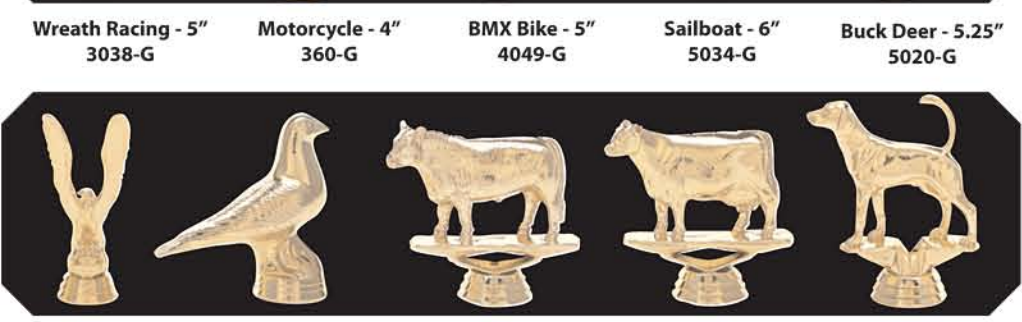

ACADEMICS - ANIMALS - BUSINESS - VEHICLES

Baby - 3"
262-G
Chess King - 3.5"
4557-G
Domino - 4.5"
4010-G
Lamp of Knowledge - 5"
363-G
Wreath Lamp of Knowledge - 4"
3033-G
Cross - 3"
311-G

Music Note - 4.25"
426-G
Drama Mask - 4.5"
561-G
King - 6.5"
653-G
Graduate, M - 5"
567-G
Graduate, F - 5"
566-G
Public Speaker, M - 4.75"
618-G
Fireman - 5"
568-G

Victory, F - 4"
406-G
Victory, F - 5.5"
404-G
Victory, F - 7.5"
804-G
Victory, M - 5.5"
403-G
Victory, M - 4"
405-G
Achievement, M - 8.5"
1523-G
Achievement, M - 6"
803-G
Achievement, M - 5"
5059-G

Star Victory Trim - 3.5"
133-G
Victory Flame - 3.5"
469-G
Shooting Star - 5"
5070-G
Star Figure - 6"
5061-G
Winged Wheel - 4.75"
4014-G

Tractor - 4"
368-G
Pinewood Derby - 2.75"
259-G
Pick Up Truck - 4"
376-G
Mustang - 3.5"
353-G

Wreath Racing - 5"
3038-G
Motorcycle - 4"
360-G
BMX Bike - 5"
4049-G
Sailboat - 6"
5034-G
Buck Deer - 5.25"
5020-G

Eagle - 3.5"
255-G
Pigeon - 4"
628-G
Angus Steer - 3"
730-G
Dairy Cow - 3"
737-G
Fox Hound - 4"
434-G