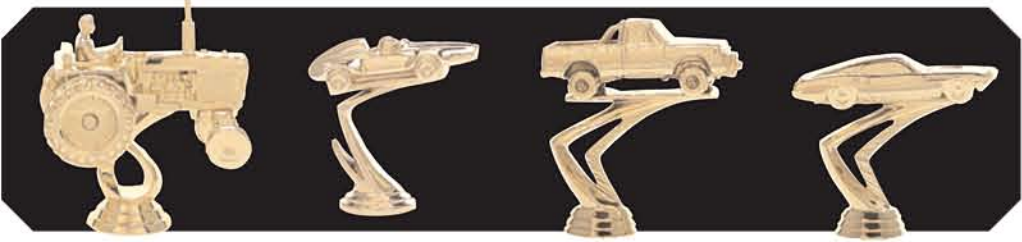

ACADEMICS - ANIMALS - BUSINESS - VEHICLES

Baby - 3"
262-G
Chess King - 3.5"
4557-G
Domino - 4.5"
4010-G
Lamp of Knowledge - 5"
363-G
Wreath Lamp of Knowledge - 4"
3033-G
Cross - 3"
311-G

Music Note - 4.25"
426-G
Drama Mask - 4.5"
561-G
King - 6.5"
653-G
Graduate, M - 5"
567-G
Graduate, F - 5"
566-G
Public Speaker, M - 4.75"
618-G
Fireman - 5"
568-G

Victory, F - 4"
406-G
Victory, F - 5.5"
404-G
Victory, F - 7.5"
804-G
Victory, M - 5.5"
403-G
Victory, M - 4"
405-G
Achievement, M - 8.5"
1523-G
Achievement, M - 6"
803-G
Achievement, M - 5"
5059-G

Star Victory Trim - 3.5"
133-G
Victory Flame - 3.5"
469-G
Shooting Star - 5"
5070-G
Star Figure - 6"
5061-G
Winged Wheel - 4.75"
4014-G

Tractor - 4"
368-G
Pinewood Derby - 2.75"
259-G
Pick Up Truck - 4"
376-G
Mustang - 3.5"
353-G

Wreath Racing - 5"
3038-G
Motorcycle - 4"
360-G
BMX Bike - 5"
4049-G
Sailboat - 6"
5034-G
Buck Deer - 5.25"
5020-G